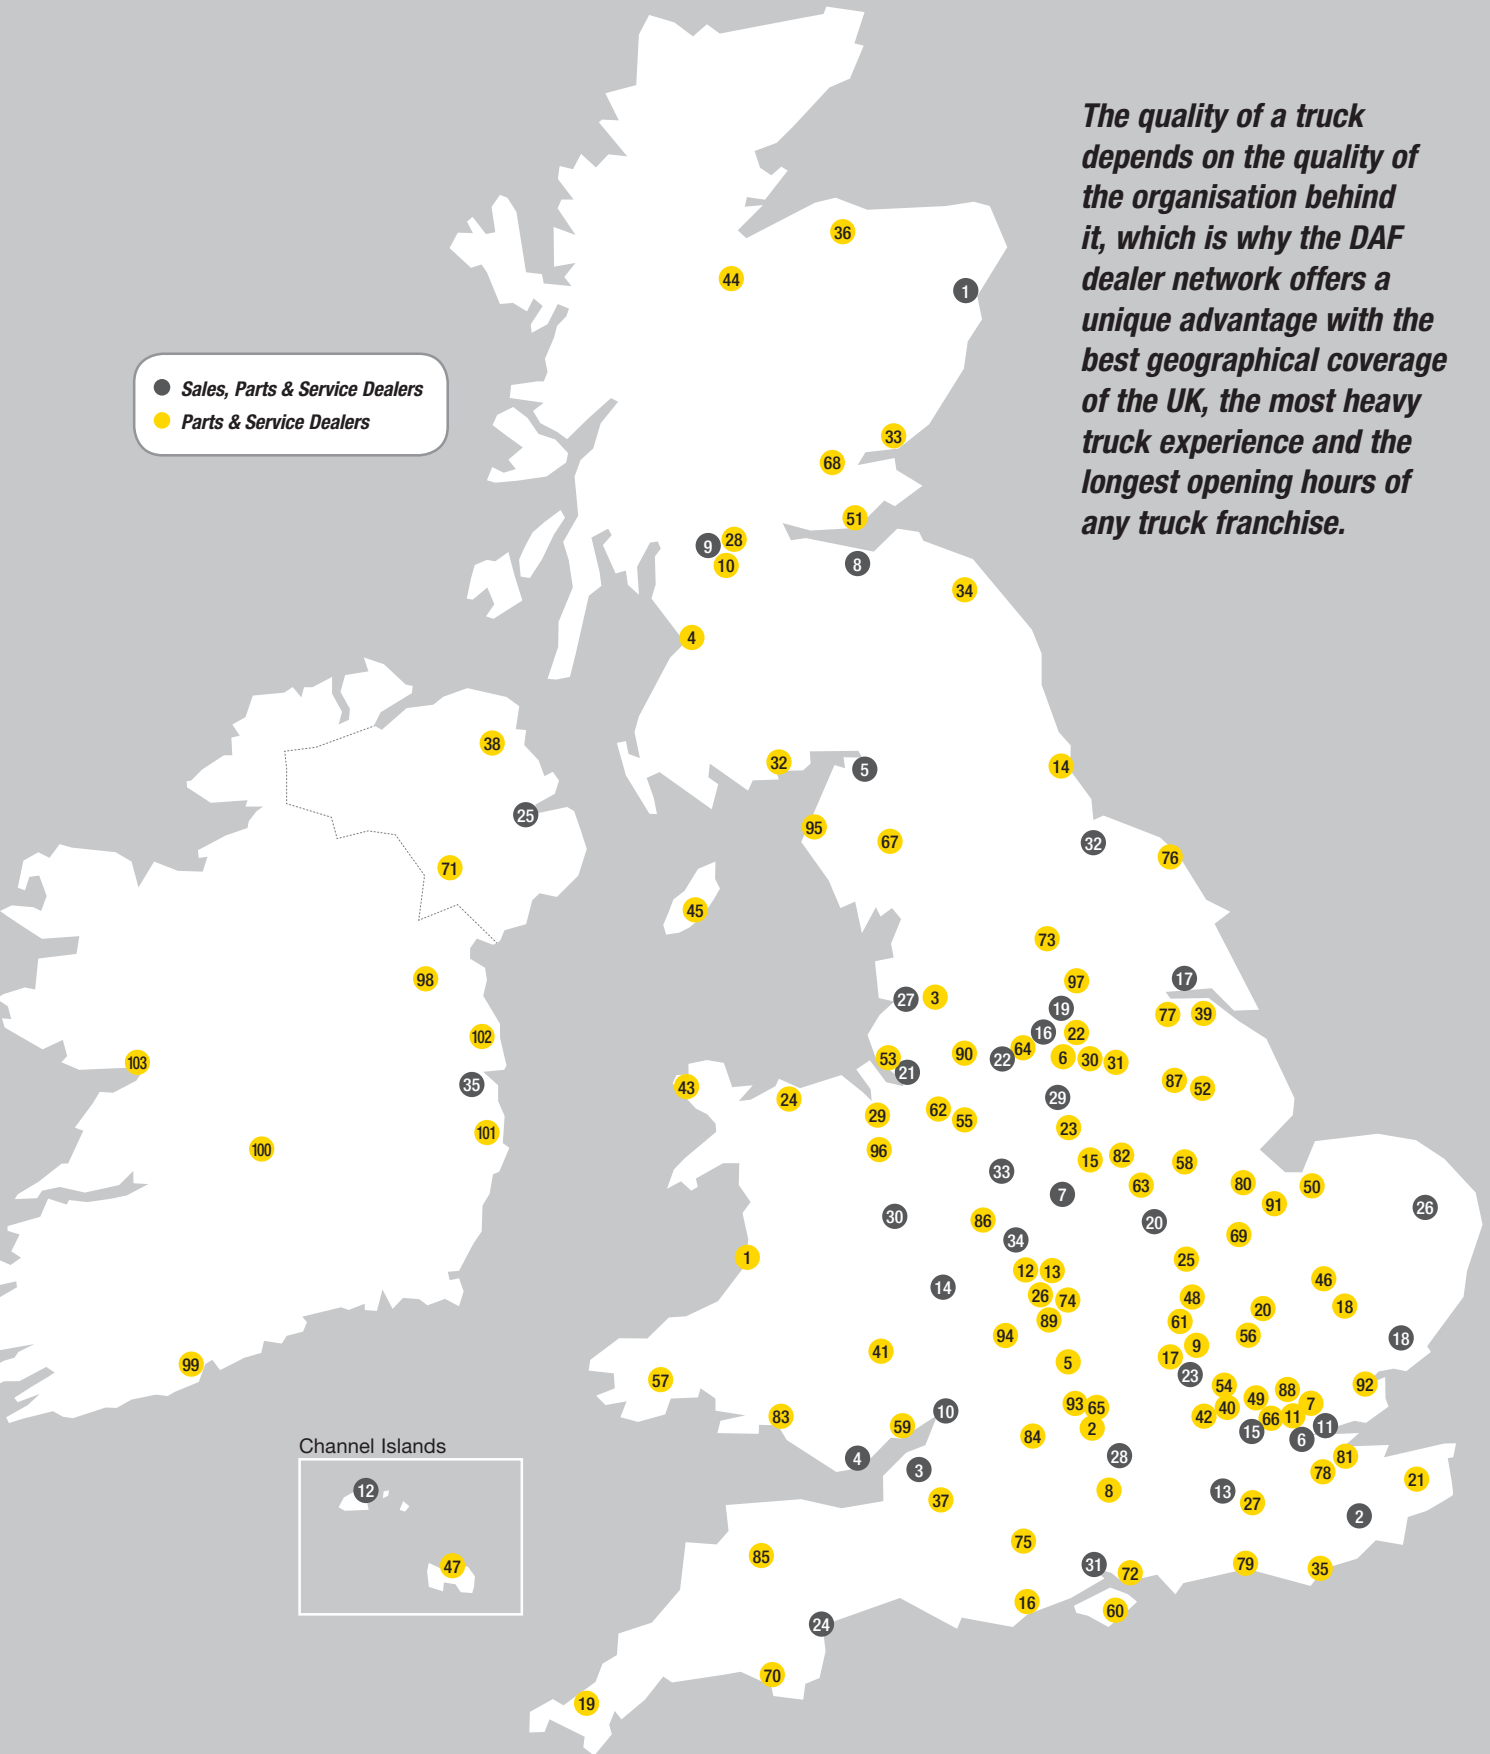

Dealer locator and contacts

The quality of a truck depends on the quality of the organisation behind it, which is why the DAF dealer network offers a unique advantage with the best geographical coverage of the UK, the most heavy truck experience and the longest opening hours of any truck franchise.

- Sales, Parts & Service Dealers
- Parts & Service Dealers